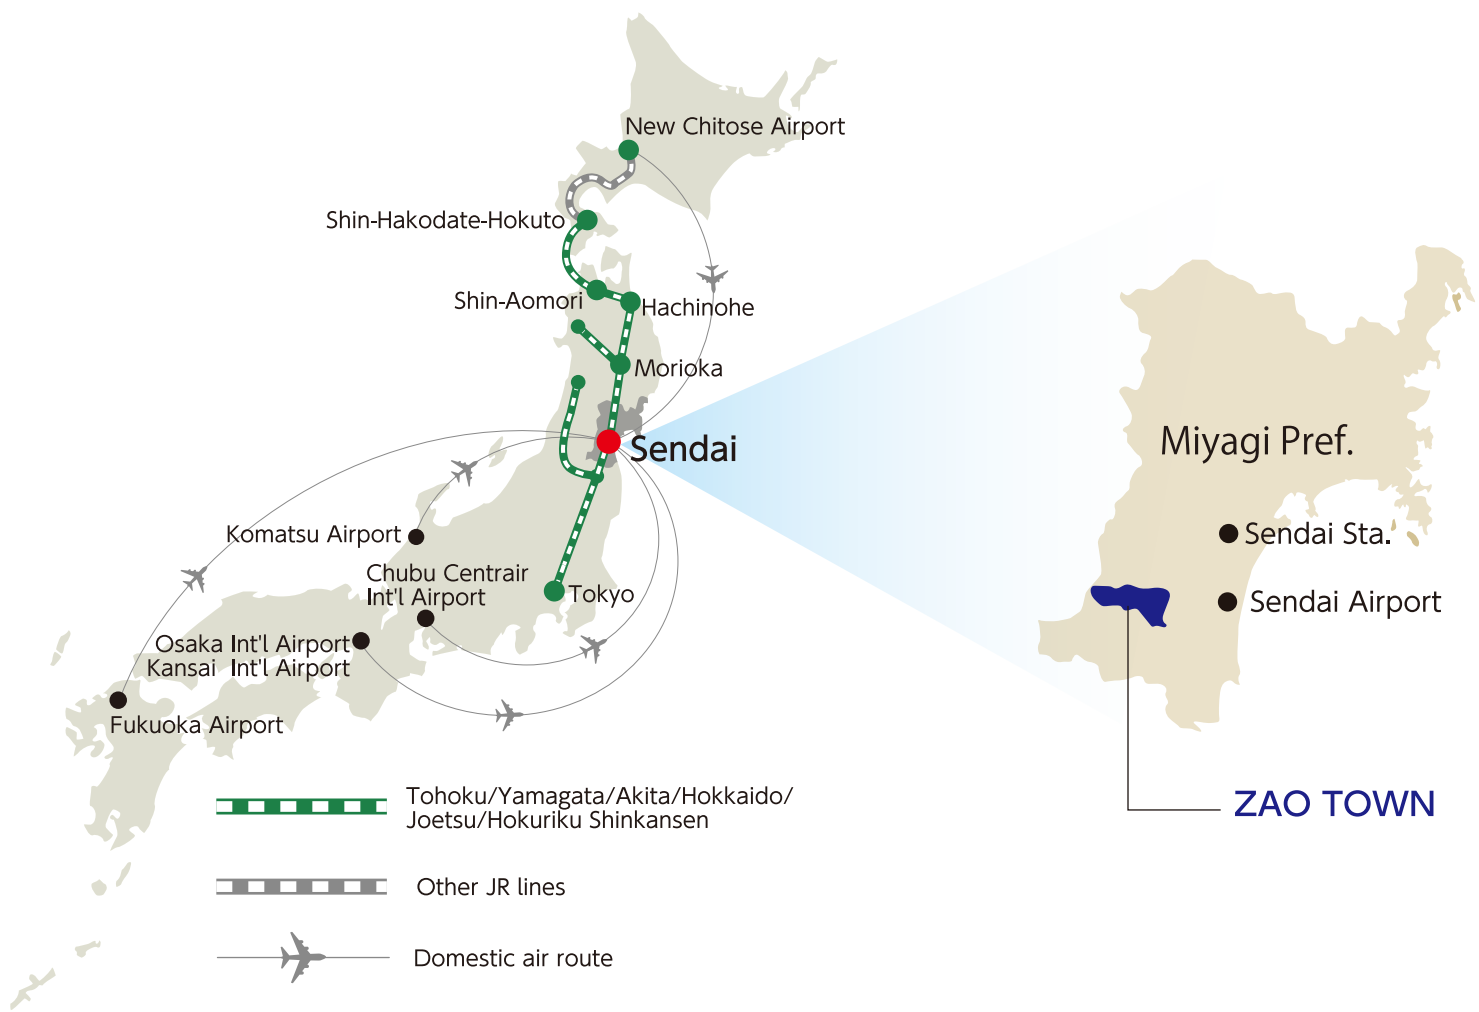

STEP 1 Access to Miyagi Prefecture

By Air

By Shinkansen

STEP 2 Access to ZAO TOWN

By Expressway

<Tohoku Expressway>

<By General Road>

By Railway