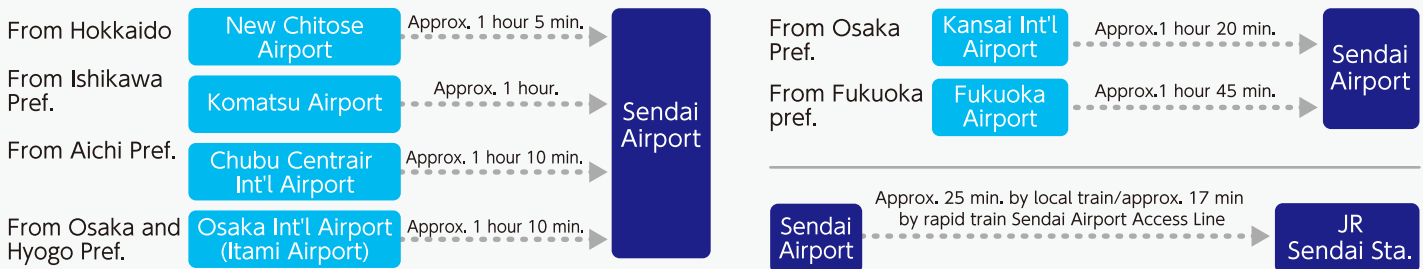

STEP 1 Access to Miyagi Prefecture

By Air

By Shinkansen

STEP 2 Access to ZAO TOWN

By Expressway

<Tohoku Expressway>

<By General Road>

By Railway

※Time required is for reference. Service status is subject to change due to traffic conditions.
 ※As of March 1, 2018