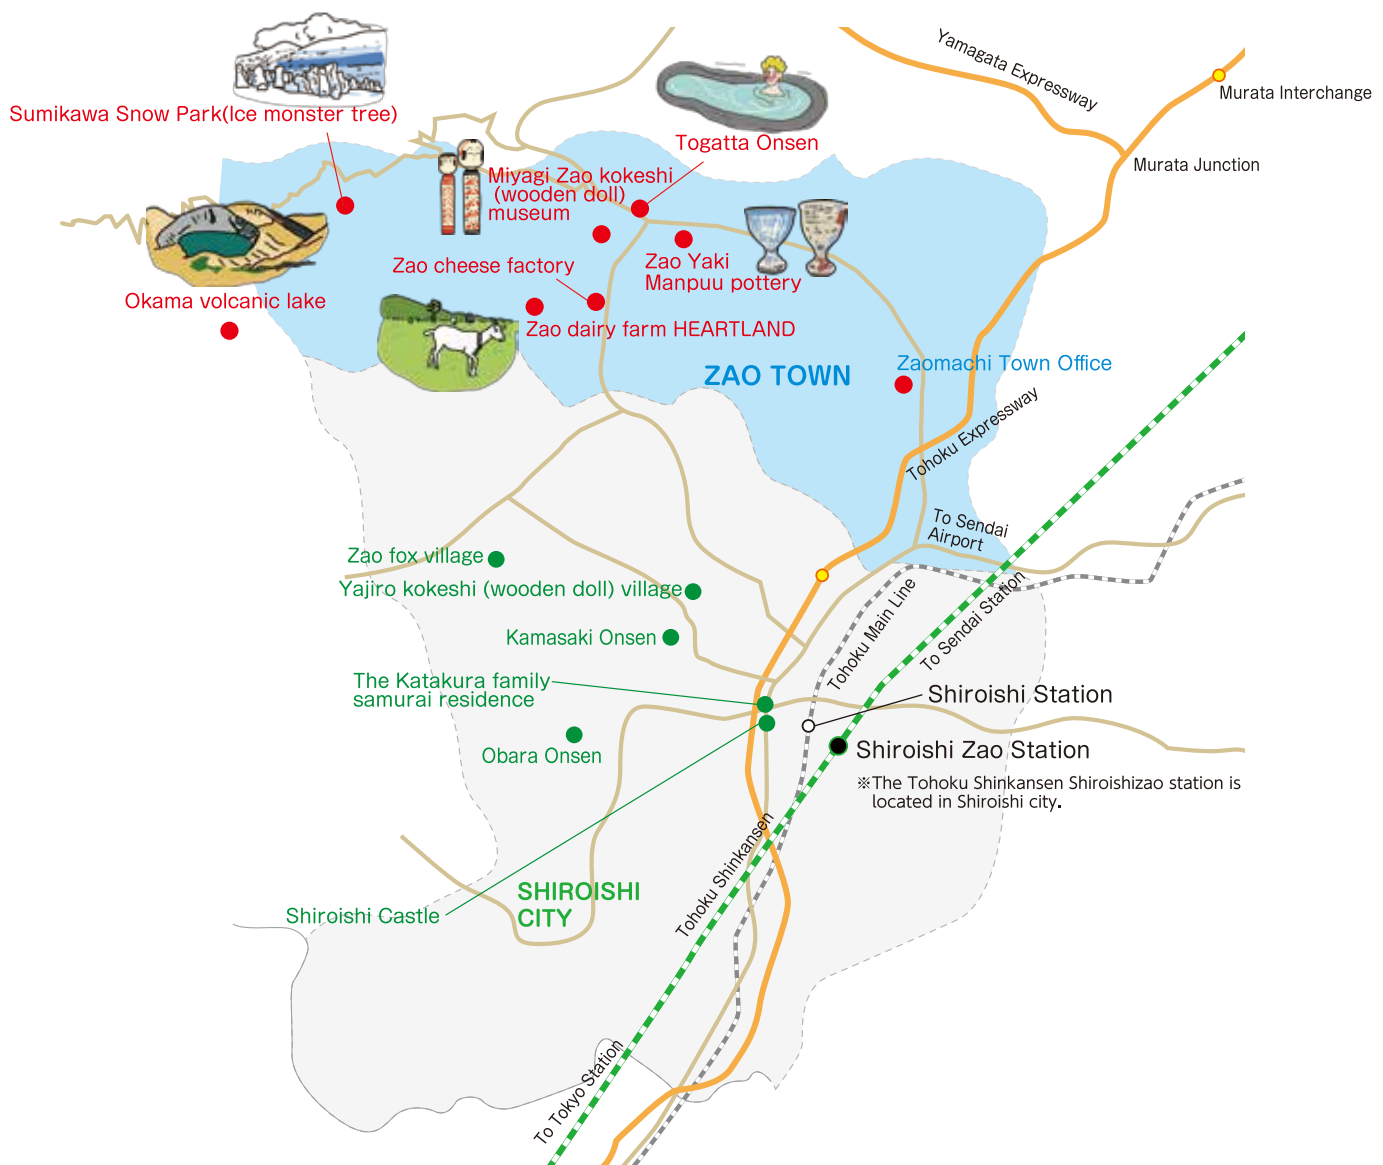

STEP 1 Access to Miyagi Prefecture

By Air

By Shinkansen

STEP 2 Access to ZAO TOWN

By Expressway

<Tohoku Expressway>

<By General Road>

By Railway

※Time required is for reference. Service status is subject to change due to traffic conditions.
 ※As of March 1, 2018